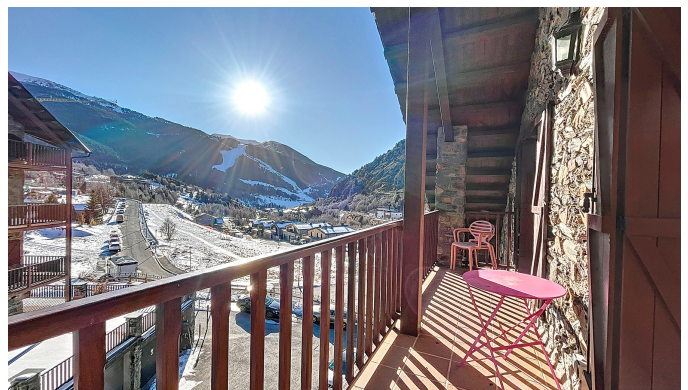

REF.:6220

Andorra | Sotheby's
INTERNATIONAL REALTY

Exclusive Penthouse for Sale in Soldeu – Views of Grandvalira

Andorra - Incles

Superficie	Habitaciones	Baños	Precio
130 m²	3	2	Reservado €

Contáctenos para recibir más información o solicitar una visita

+376 872 222

info@sir.ad

Sotheby's International Realty® is a registered trademark licensed to Sotheby's International Realty Affiliates LLC. Each Sotheby's International Realty® office is independently owned and operated.

Andorra Sotheby's International Realty
Calle Santa Anna, 14 AD700 Escaldes-Engordany Principado de Andorra
Tel: +376 872 222 · Email: info@sir.ad

www.andorra-sothebysrealty.com