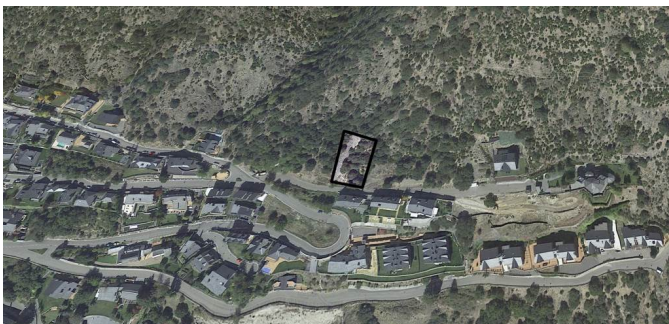

REF.:5488

Andorra | Sotheby's
INTERNATIONAL REALTY

Plot for Sale in Escaldes-Engordany

Andorra - Escaldes-Engordany

Superficie	Habitaciones	Baños	Precio
911 m²	0	0	Reservado €

Contáctenos para recibir más información o solicitar una visita

+376 872 222

info@sir.ad