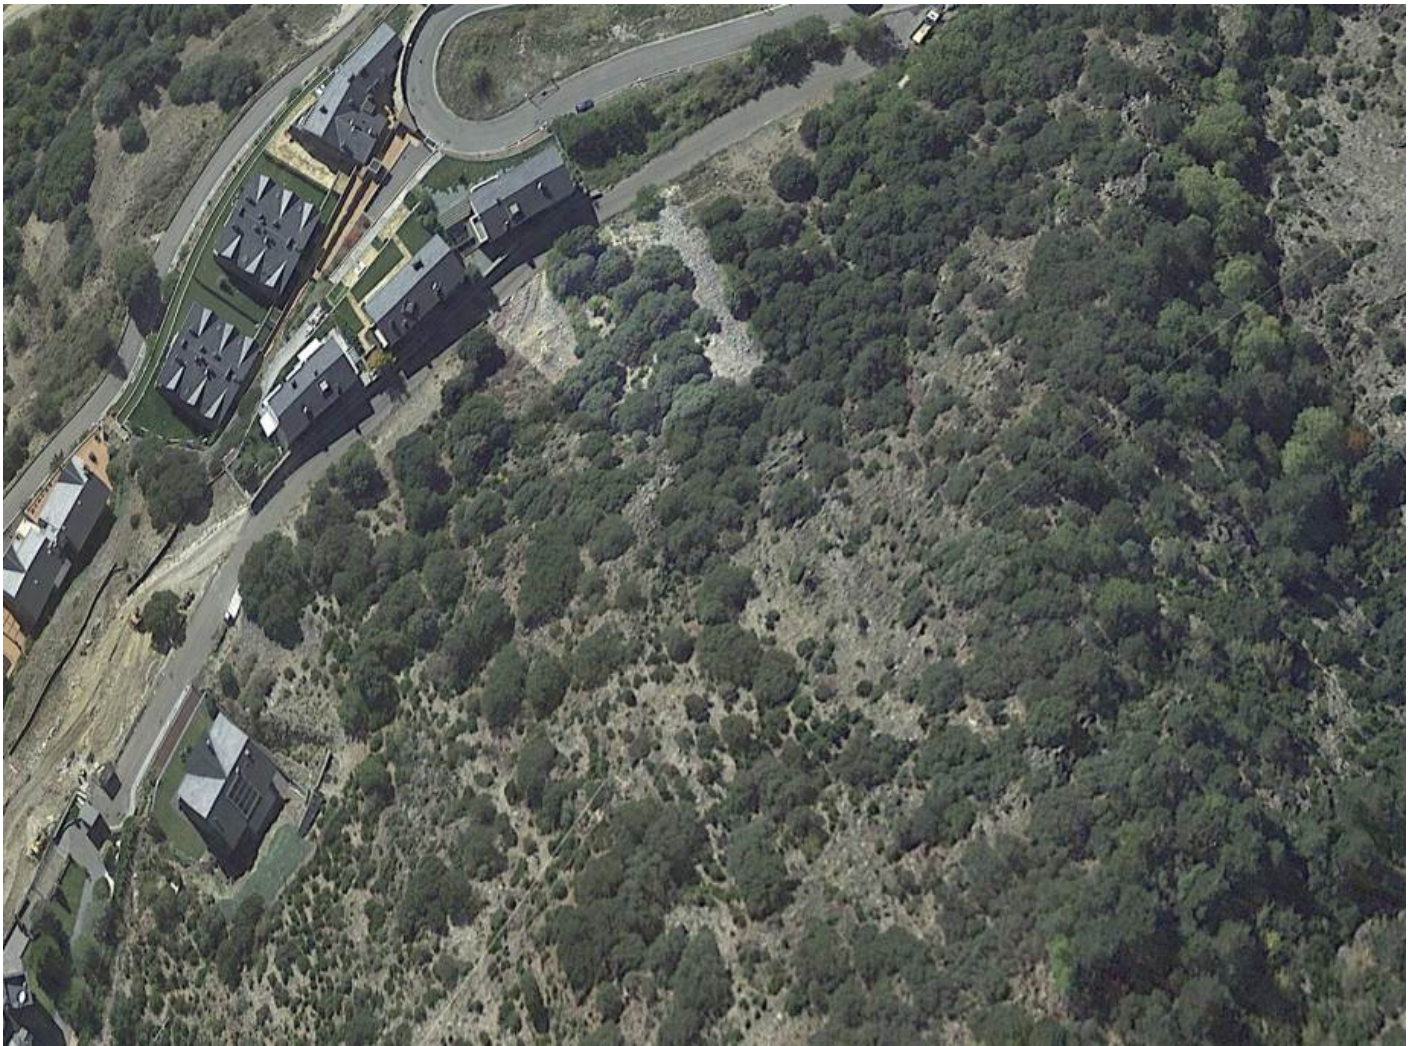

REF.:5488

Andorra | Sotheby's
INTERNATIONAL REALTY

Plot for Sale in Escaldes-Engordany

Andorra - Escaldes-Engordany

Superficie	Habitaciones	Baños	Precio
911 m²	0	0	Reservado €

Contáctenos para recibir más información o solicitar una visita

+376 872 222

info@sir.ad