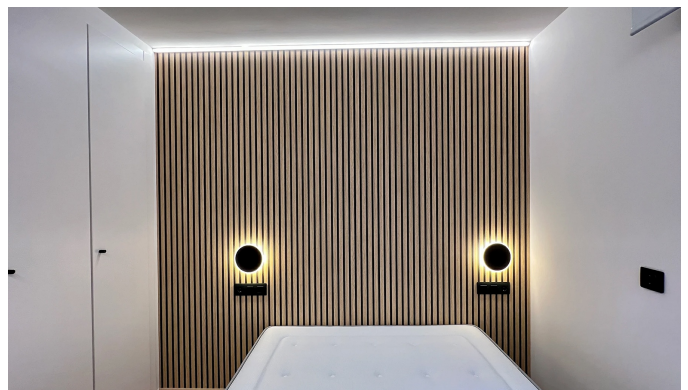

REF.:6039

Andorra | Sotheby's
INTERNATIONAL REALTY

Refurbished flat to buy in Llorts - Ideal for investors

Andorra - Llorts

Superficie	Habitaciones	Baños	Precio
85 m²	3	2	410.000 €

Contáctenos para recibir más
información o solicitar una visita

+376 872 222

info@sir.ad

Sotheby's International Realty® is a registered trademark licensed to Sotheby's International Realty Affiliates LLC. Each Sotheby's International Realty® office is independently owned and operated.

Andorra Sotheby's International Realty
Calle Santa Anna, 14 AD700 Escaldes-Engordany Principado de Andorra
Tel: +376 872 222 · Email: info@sir.ad

www.andorra-sothebysrealty.com