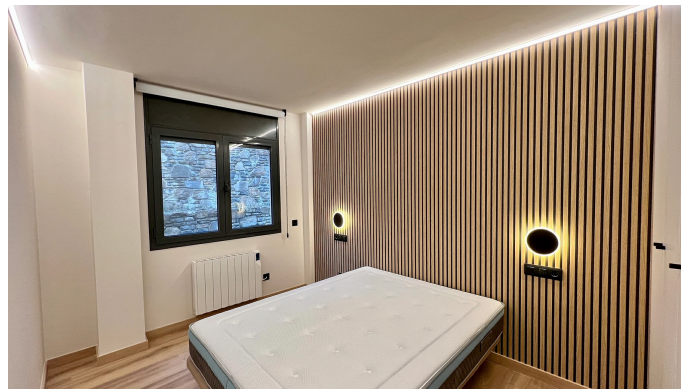

REF.:6039

Andorra | Sotheby's
INTERNATIONAL REALTY

Refurbished flat to buy in Llorts - Ideal for investors

Andorra - Llorts

Superficie	Habitaciones	Baños	Precio
85 m²	3	2	410.000 €

Contáctenos para recibir más
información o solicitar una visita

+376 872 222

info@sir.ad

Sotheby's International Realty® is a registered trademark licensed to Sotheby's International Realty Affiliates LLC. Each Sotheby's International Realty® office is independently owned and operated.

Andorra Sotheby's International Realty
Calle Santa Anna, 14 AD700 Escaldes-Engordany Principado de Andorra
Tel: +376 872 222 · Email: info@sir.ad

www.andorra-sothebysrealty.com